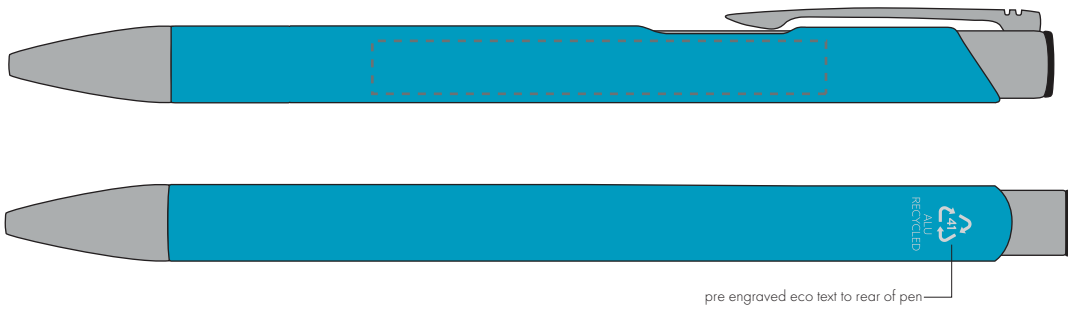

Your Ref:	Quantity:	Product Code: TPC982001
Our Ref:	Version: 1	Product Colour: CYAN

**PRINTING CONCERNS:**

We stock this item in the following colours

**PANTONE REFERENCE(S)**
 Full colour printing

ARTWORK SCALE 100%

ARTWORK SCALE 100%  
Digital Print Area:  
60mm x 7mm

Product Image for visualisation  
- colours may vary

The dashed line is to demonstrate print area and will not appear on your printed item

**PLEASE NOTE:**